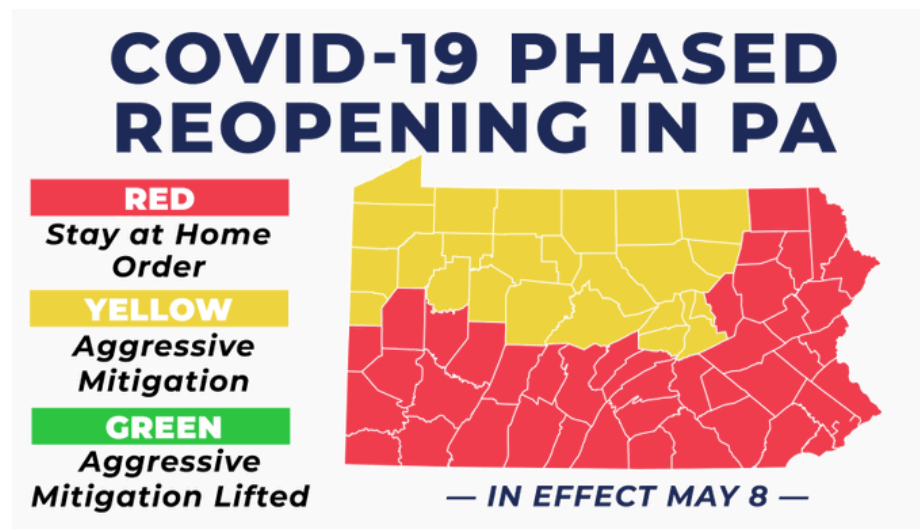

Some of Pennsylvania Looks To Reopen Beginning May 8

Governor Wolf today announced that 24 counties in northwest and north-central Pennsylvania will reopen next Friday, May 8.

“Over the past two months, Pennsylvanians in every corner of our Commonwealth have acted collectively to stop the spread of COVID-19,” Governor Wolf said in making the announcement. “We have seen our new case numbers stabilize statewide and, while we still have areas where outbreaks are occurring, we also have many areas that few or no new cases.”

[Click here for the governor’s announcement](#)

The governor’s plan to reopen Pennsylvania identifies red, yellow and green phases. A county, counties or region will be assigned a phase based on coronavirus conditions. The southeastern part of the state will be among the last to reopen, the governor has said.