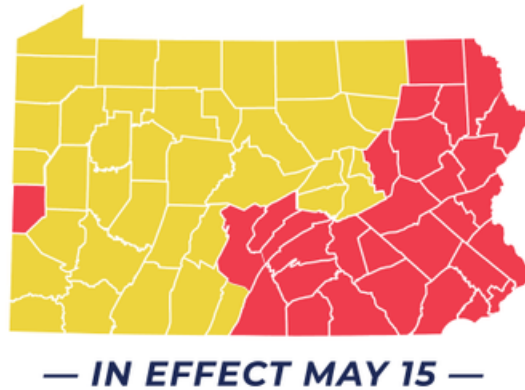

Pennsylvania Continues to Reopen

Governor Wolf announced today that 13 counties in the western part of the state moved from being under stay-at-home orders (red) to aggressive mitigation (yellow). The southeastern part of the state remains under a stay-at-home order through June 4.

[Click here for Governor Wolf's reopening plan](#)

COVID-19 PHASED REOPENING IN PA

Township Business

The Township Building will now remain closed through June 4 in accordance with Governor Wolf's stay-at-home order. Staff continues to work remotely. Please call 215-646-5302 to reach the Township or email contactus@lowergwynedd.org. There may be a slight delay in response. Please schedule all inspections at least 48 hours in advance.