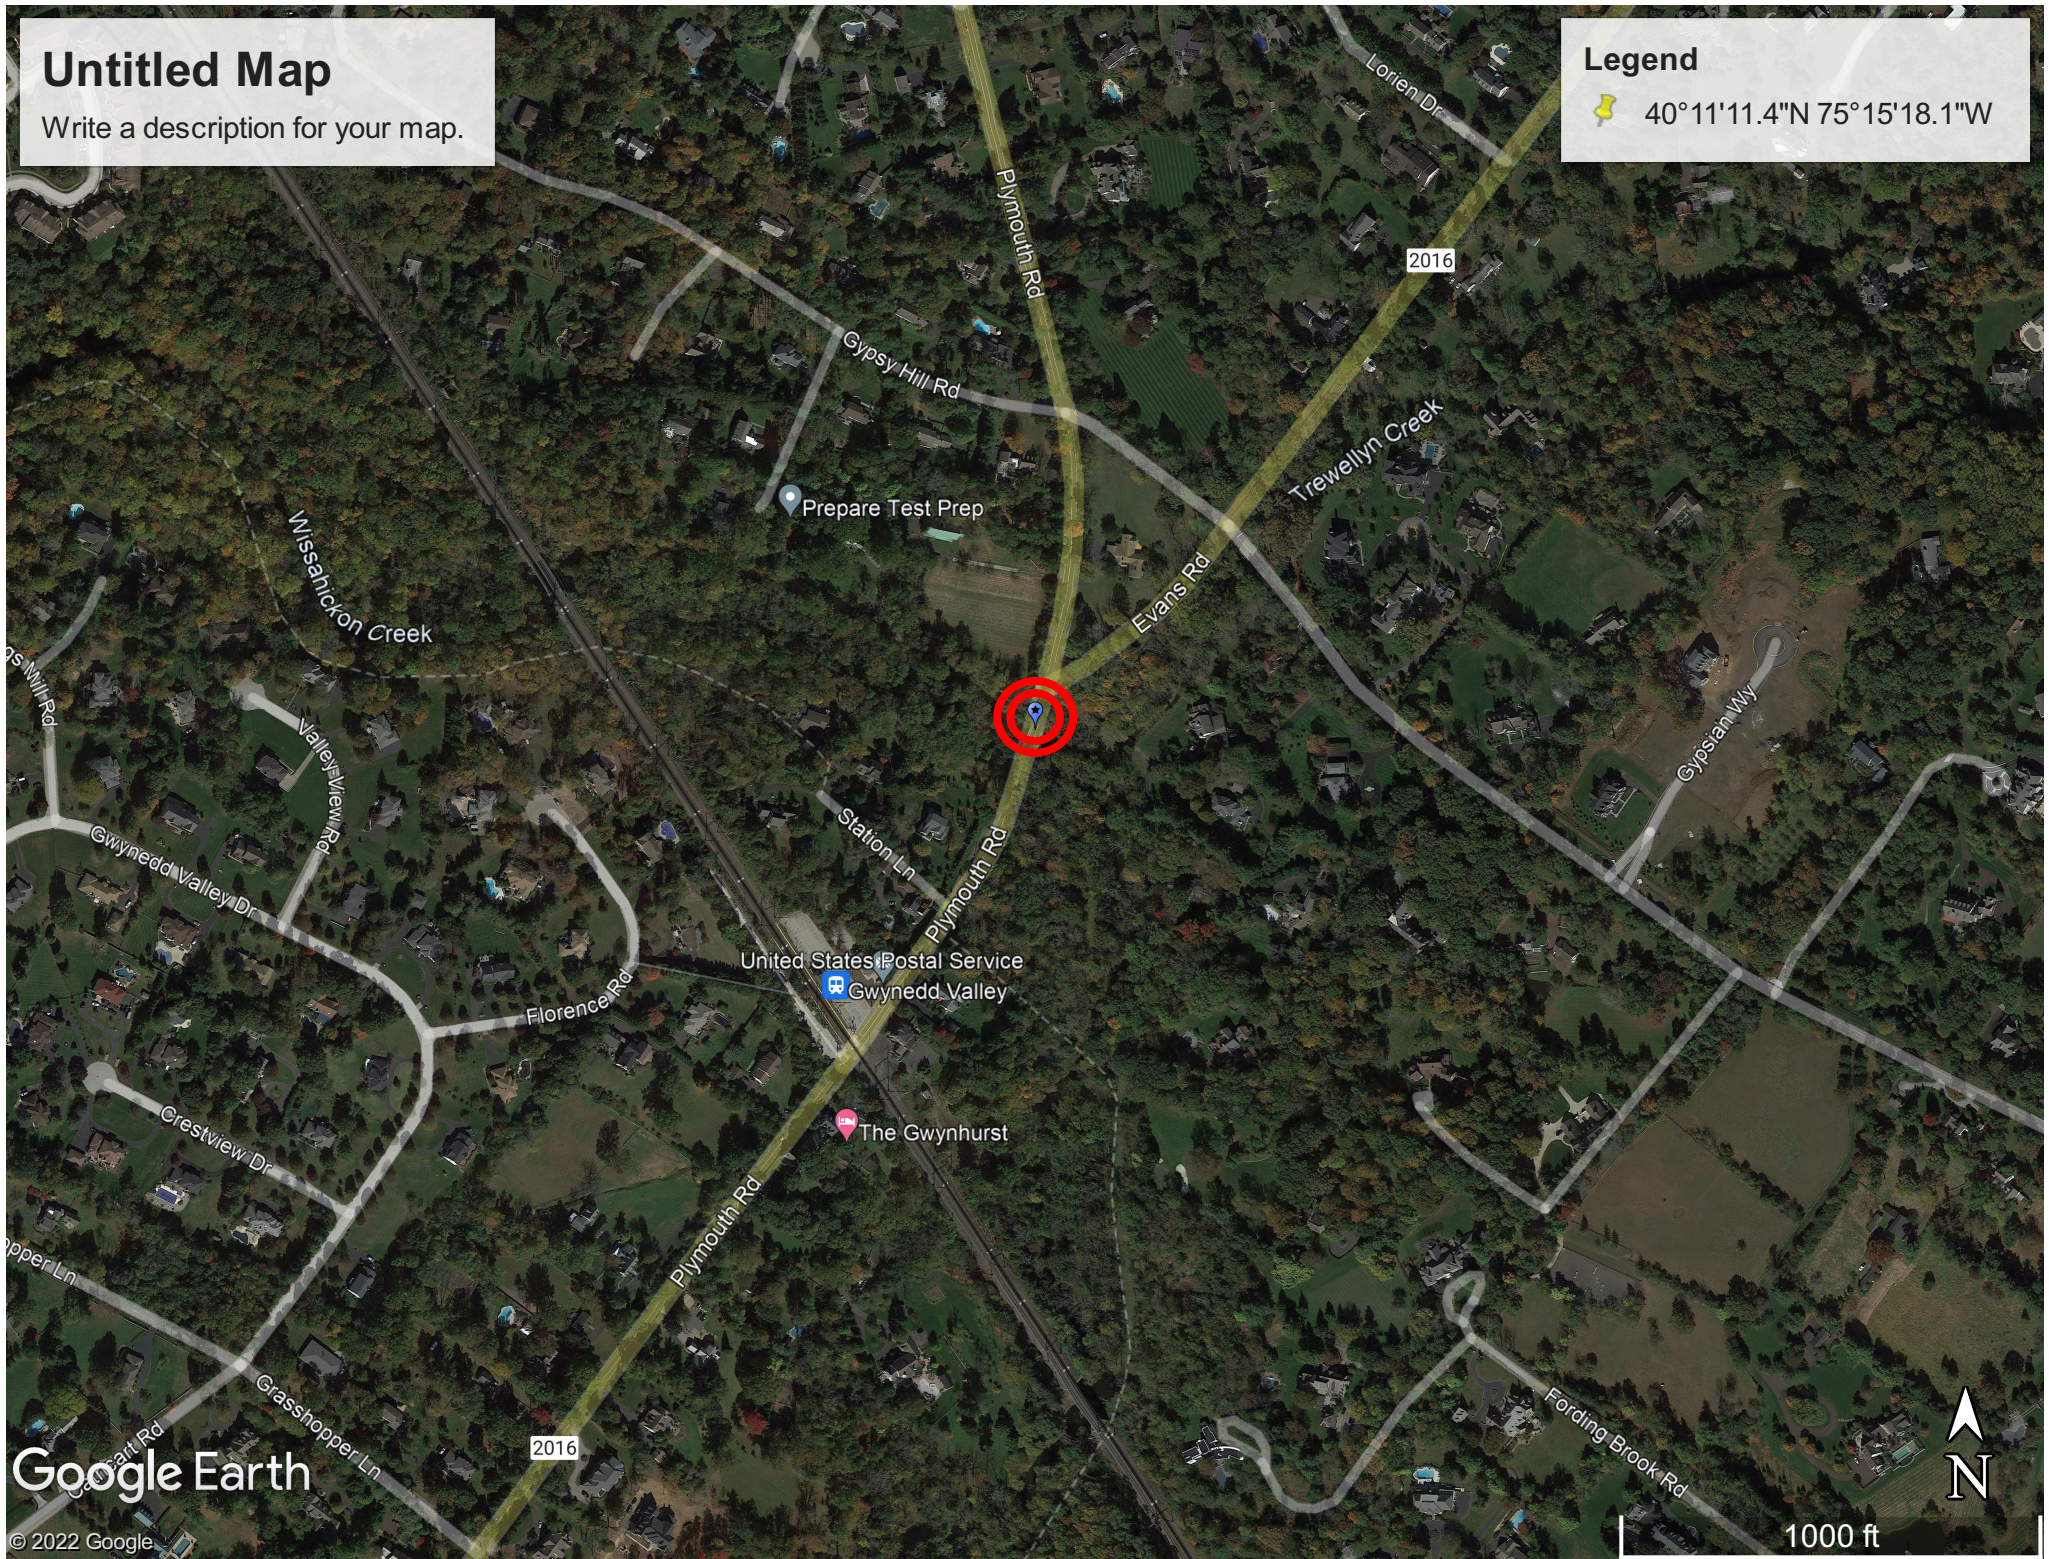

Untitled Map

Write a description for your map.

Legend

 40°11'11.4"N 75°15'18.1"W

Google Earth

© 2022 Google

2016

1000 ft